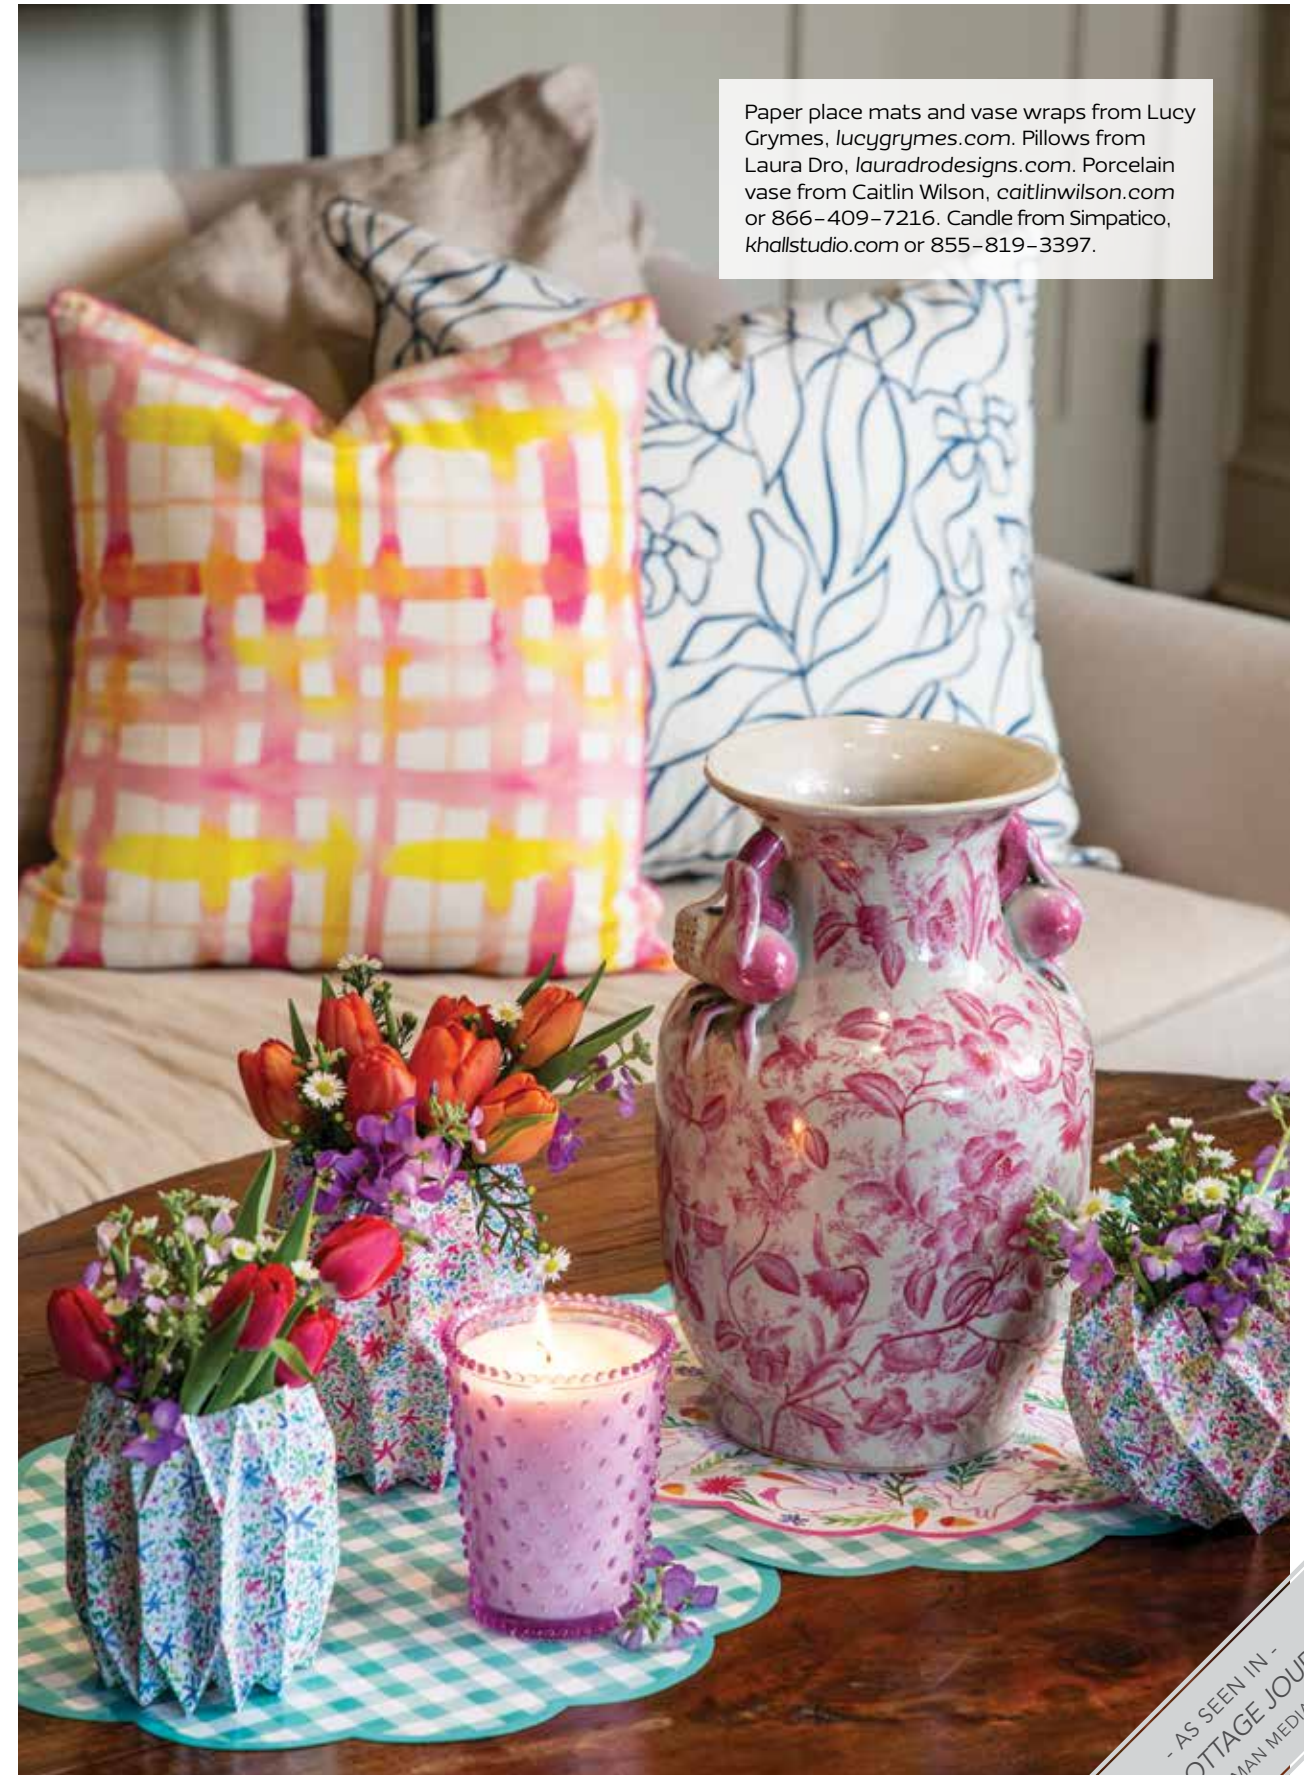

Market FINDS

Bold patterns and soft pastels accentuate the fragrant florals of the spring season.

Wooden chargers from Blue Pheasant, irwinibera.com or 866-341-2348. Napkins and flatware from Courtland & Co., courtlandandco.com or 912-443-0065. Tulipiere from Abigails, abigails.net or 800-678-8485. Glassware and deviled egg tray from Hudson Grace, hudsongracesf.com or 855-301-2700. Tablecloth from Chefanie, chefanie.com.